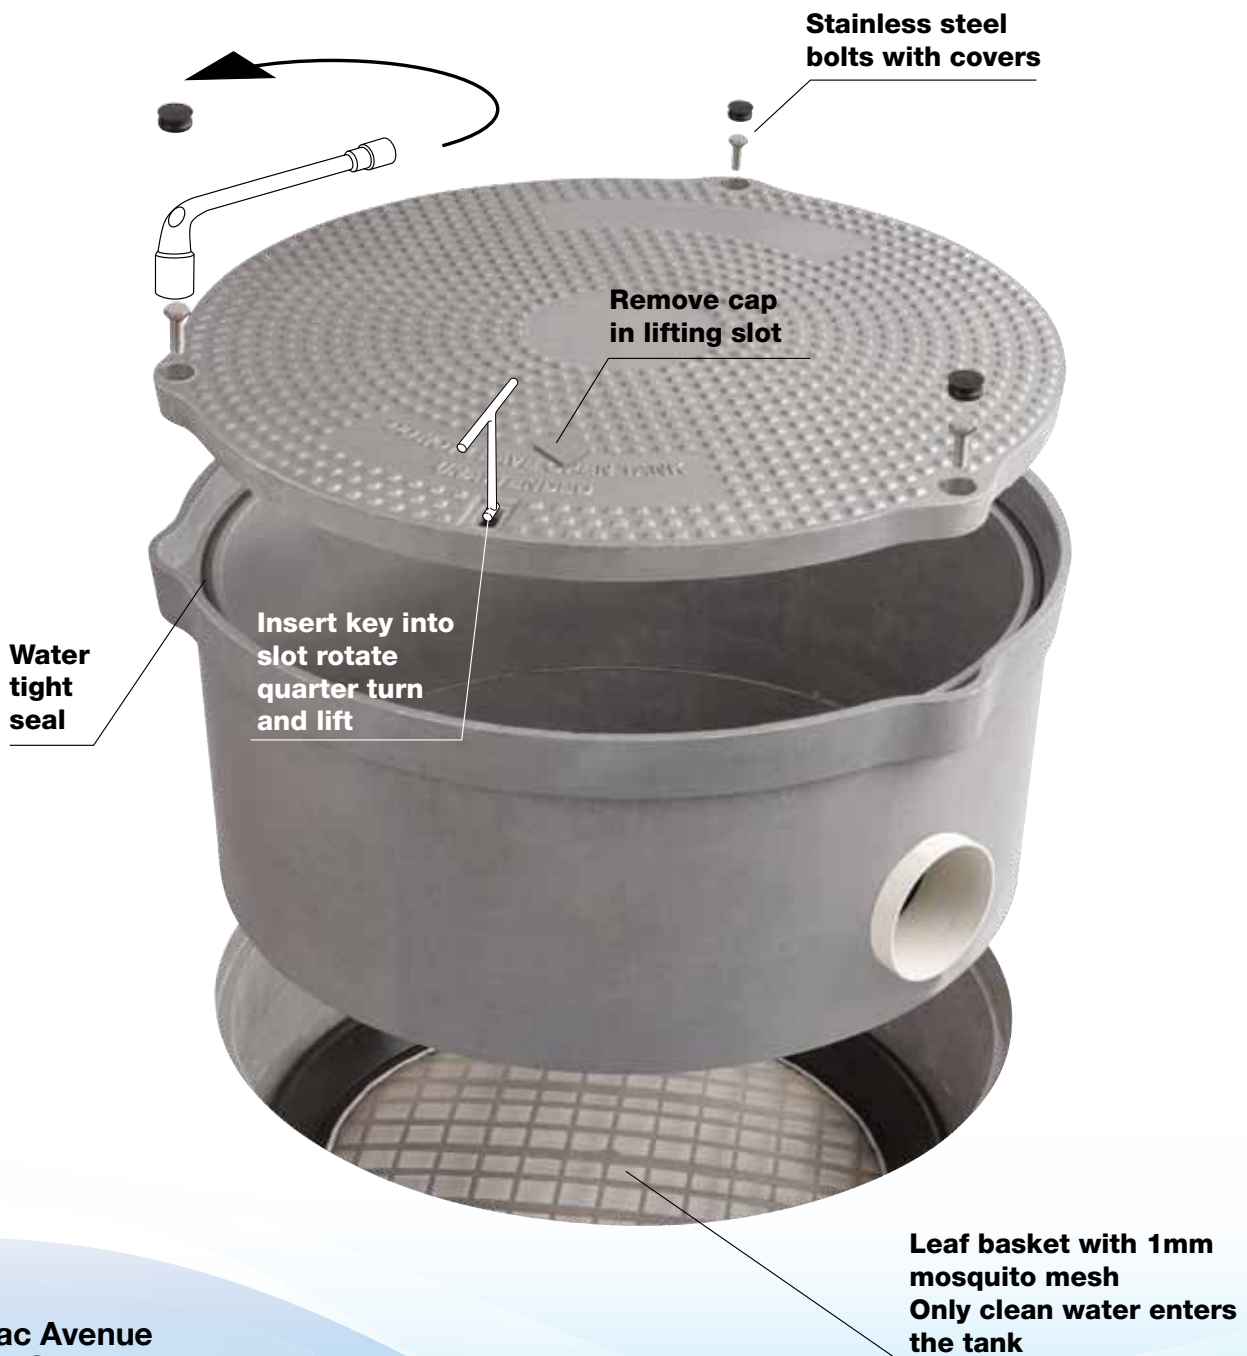

How to unlock and open a Sydney Water Tank access cover

1-5 Anzac Avenue
Smeaton Grange
NSW 2567
1800 041 111
Ph: 02 4629 6688
Fax: 02 4629 6677
sales@sydneywatertanks.com.au

ABN 95 056 461 226
A division of BioSeptic Pty Ltd